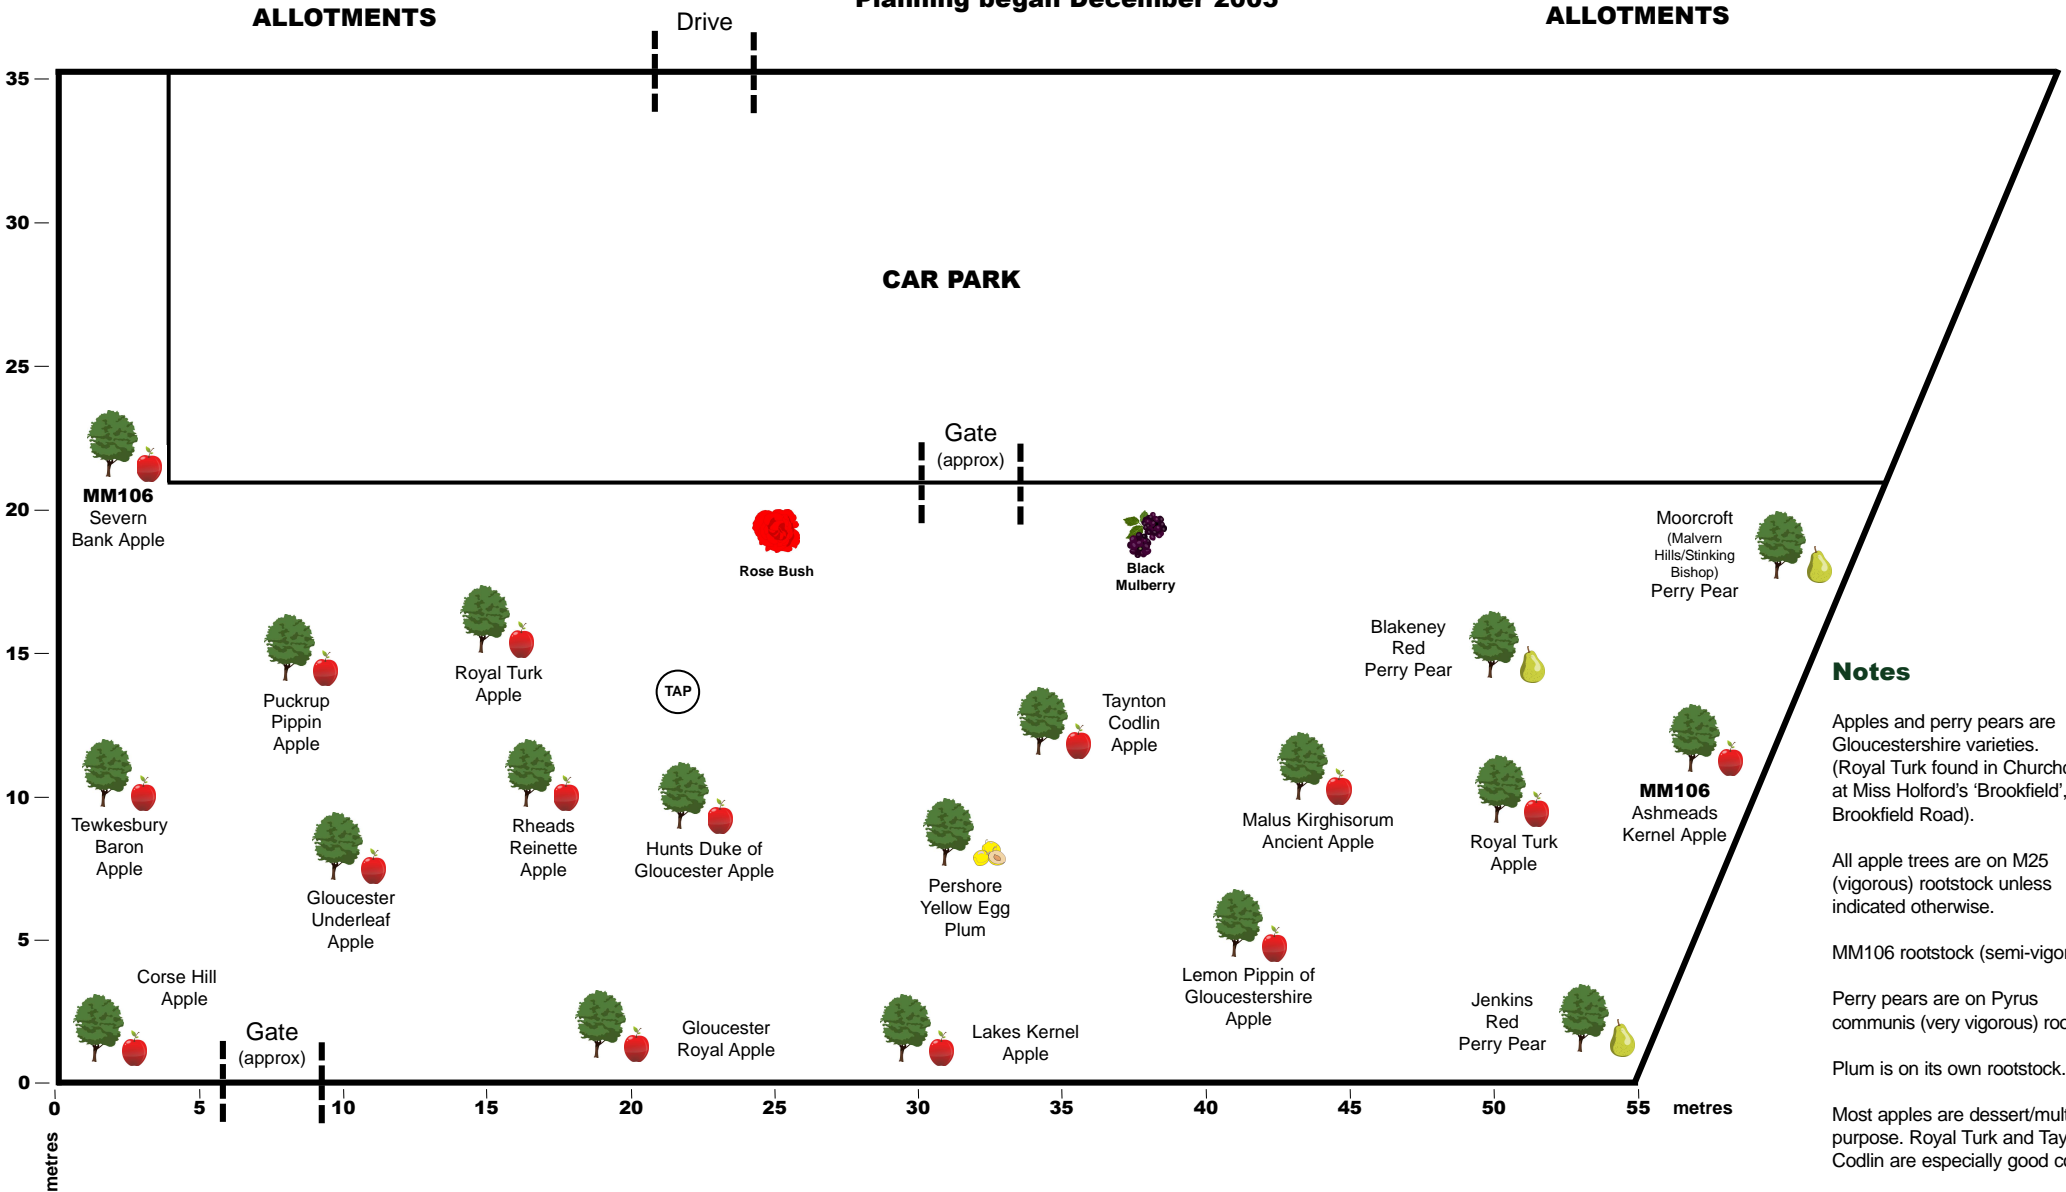

Churchdown Community Orchard

Planning began December 2003

Notes

Apples and perry pears are Gloucestershire varieties. (Royal Turk found in Churchdown at Miss Holford's 'Brookfield', Brookfield Road).

All apple trees are on M25 (vigorous) rootstock unless indicated otherwise.

MM106 rootstock (semi-vigorous).

Perry pears are on *Pyrus communis* (very vigorous) rootstock.

Plum is on its own rootstock.

Most apples are dessert/multi-purpose. Royal Turk and Taynton Codlin are especially good cookers.